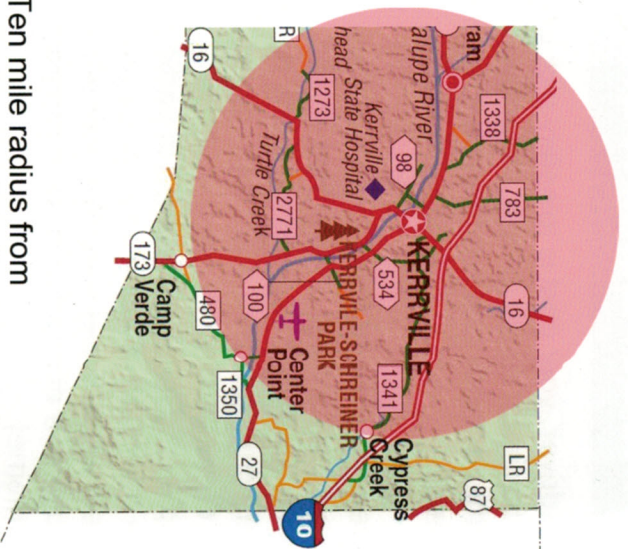

Service Area Map

Ten mile radius from Kerr County Courthouse, reaching into Ingram to the west and Center Point to the east, portions of Tierra Linda to the north and Quiet Valley Ranch to the south

We Give You a Lift

The Freedom to access

- ◆ doctors & dentists
- ◆ barber or hairdresser
- ◆ pharmacist
- ◆ shopping and groceries
- ◆ your friends & family
- ◆ social & community events

For an older adult who no longer drives, Kerr♦Konnnect is more than a ride—it's independence, connection, and the ability to live with dignity in the community they love.